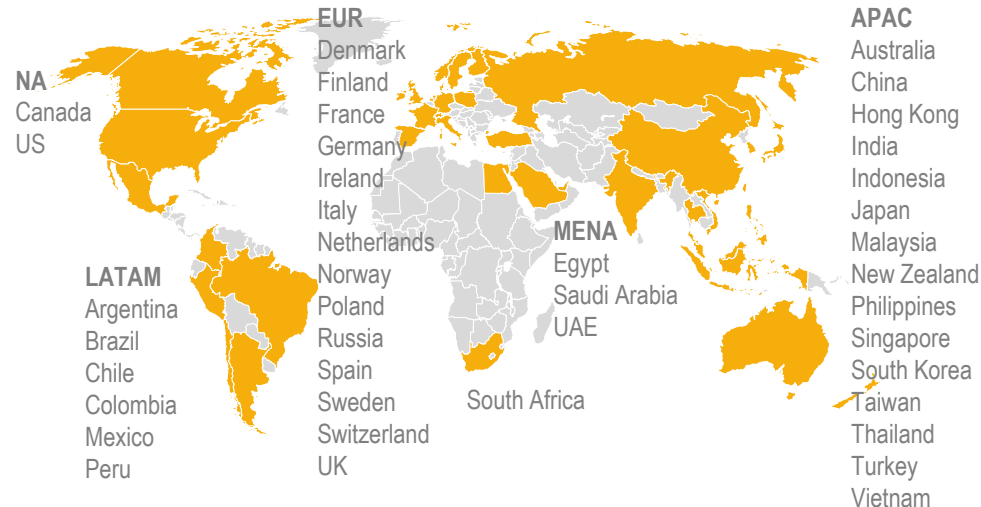

CELERANT > GLOBAL

Rapid results fielded across 40+ countries, fully supported by global research experts

FLEXIBILITY TO LAUNCH DAILY!

Launch any day of the week pending specs (number of countries, number of questions)

Results are delivered in as few as 24 hours after field close

YOU SUBMIT QUESTIONS

WE REVIEW, REFINE & LAUNCH

YOU RECEIVE ANSWERS

> THE AUDIENCE

500 or 1000 representative adults per country

Our extensive and stringent quality requirements help ensure the answers we are collecting are from real, unique people. Our quality checks are performed both in real-time and with human interaction.

*Ask about other countries not listed.

ask us about pricing and how you can save money by purchasing a subscription, or by fielding across multiple countries or multiple waves (to track or to build base sizes).

> THE QUESTIONS

- Single/multi-select list questions (up to 10 response options included*)
- Grid/battery/scale/ranking questions (up to 4 statements included*)
- Open-ends

*Charged incrementally for longer lists

ADD-ONS

Stimuli including images, videos, audio

We take care of all questionnaire translations, scripting, quality checks, field management, and data delivery

> THE ANSWERS

- Data tables (demographic groups including gender, age, generation, income & more)
- Dashboard with filters and the ability to export

ADD-ONS

Respondent level data files; custom banners; open-end coding & translations; reporting; infographics