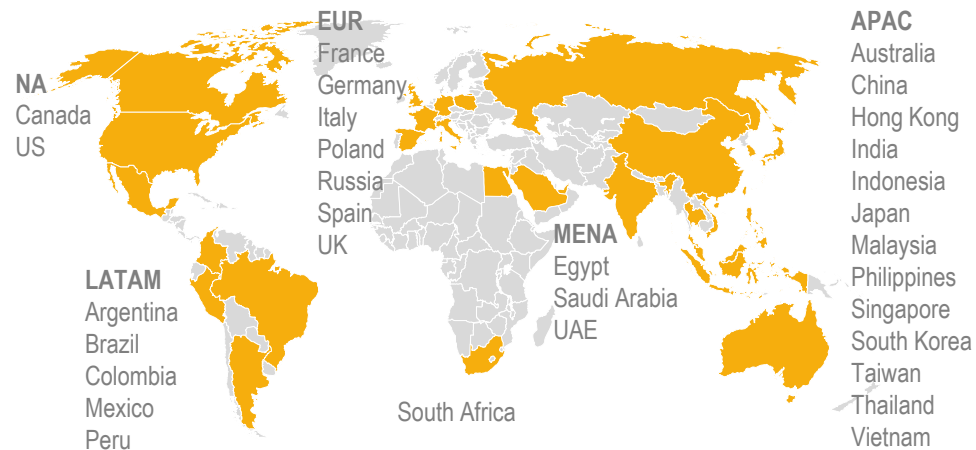

CELERANT > GLOBAL

Rapid results fielded across multiple countries, fully supported by global research experts

FLEXIBILITY TO LAUNCH DAILY!

Launch any day of the week pending specs (number of countries, number of questions)

Results are delivered in as few as 24 hours after field close

> YOU SUBMIT QUESTIONS

>> WE REVIEW, REFINE & LAUNCH

✓ YOU RECEIVE ANSWERS

> THE AUDIENCE

500 or 1000 adults per country, representative of target countries and/or regions

Expand your reach and ensure the answers you are collecting are from real, engaged people. We are your connection to a global marketplace that complies with our stringent quality requirements.

Ask about other countries not listed.

ask us about pricing and how you can save by purchasing in bulk, across multiple waves (to track or to build base sizes), or multiple countries.

> THE QUESTIONS

- Single/multi-select list questions (up to 10 response options included)
- Grid/battery/scale/ranking questions (up to 4 statements included)
- Open-ends

OPTIONAL ADD-ONS

Additional question response options & statements; stimuli including images, videos, audio

We take care of all questionnaire translations, scripting, QC, field management, and data delivery

> THE ANSWERS

- Excel interactive data tables (demographic groups including gender, age, generation, income & more)
- Standard dashboard with demographic filters
- Exported PowerPoint summary charts on Total

OPTIONAL ADD-ONS

Respondent level data files; custom banners; open-end coding & translations; reporting; infographics