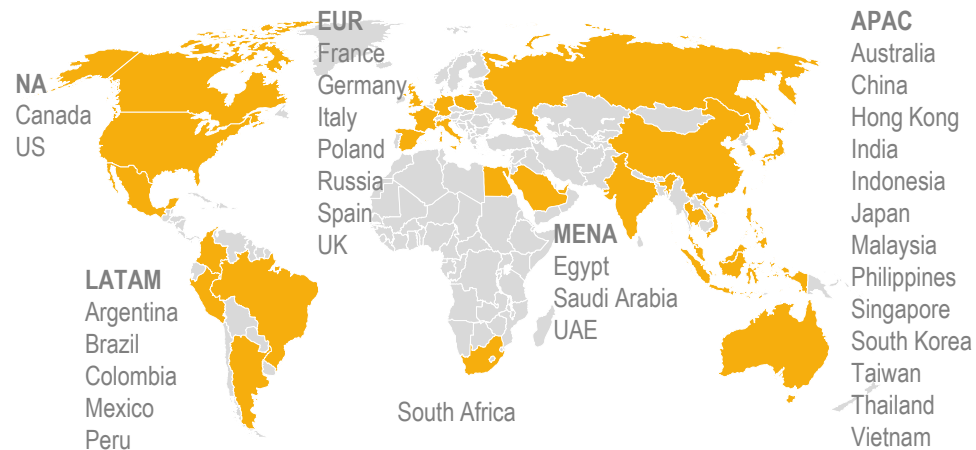

CELERANT > GLOBAL

Rapid results fielded across multiple countries, fully supported by global research experts

FLEXIBILITY TO LAUNCH DAILY!

Launch any day of the week pending specs (number of countries, number of questions)

Results are delivered in as few as 24 hours after field close

> YOU SUBMIT QUESTIONS

>> WE REVIEW, REFINE & LAUNCH

✓ YOU RECEIVE ANSWERS

> THE AUDIENCE

500 or 1000 adults per country, representative of target countries and/or regions

Expand your reach and ensure the answers you are collecting are from real, engaged people. We are your connection to a global marketplace that complies with our stringent quality requirements.

Ask about other countries not listed.

ask us about pricing and how you can save by purchasing in bulk, across multiple waves (to track or to build base sizes), or multiple countries.

> THE QUESTIONS

- 5 questions minimum with no maximum
- Single/multi-select list questions (up to 10 response options included)
- Grid/battery/scale/ranking questions (up to 4 statements included)
- Open-ends

OPTIONAL ADD-ONS

Additional question response options & statements; stimuli including images, videos, audio

We take care of all questionnaire translations, scripting, QC, field management, and data delivery

> THE ANSWERS

- Excel interactive data tables (demographic groups including gender, age, generation, income & more)
- Standard dashboard with demographic filters
- Exported PowerPoint summary charts on Total

OPTIONAL ADD-ONS

Respondent level data files; custom banners; open-end coding & translations; story report; infographics